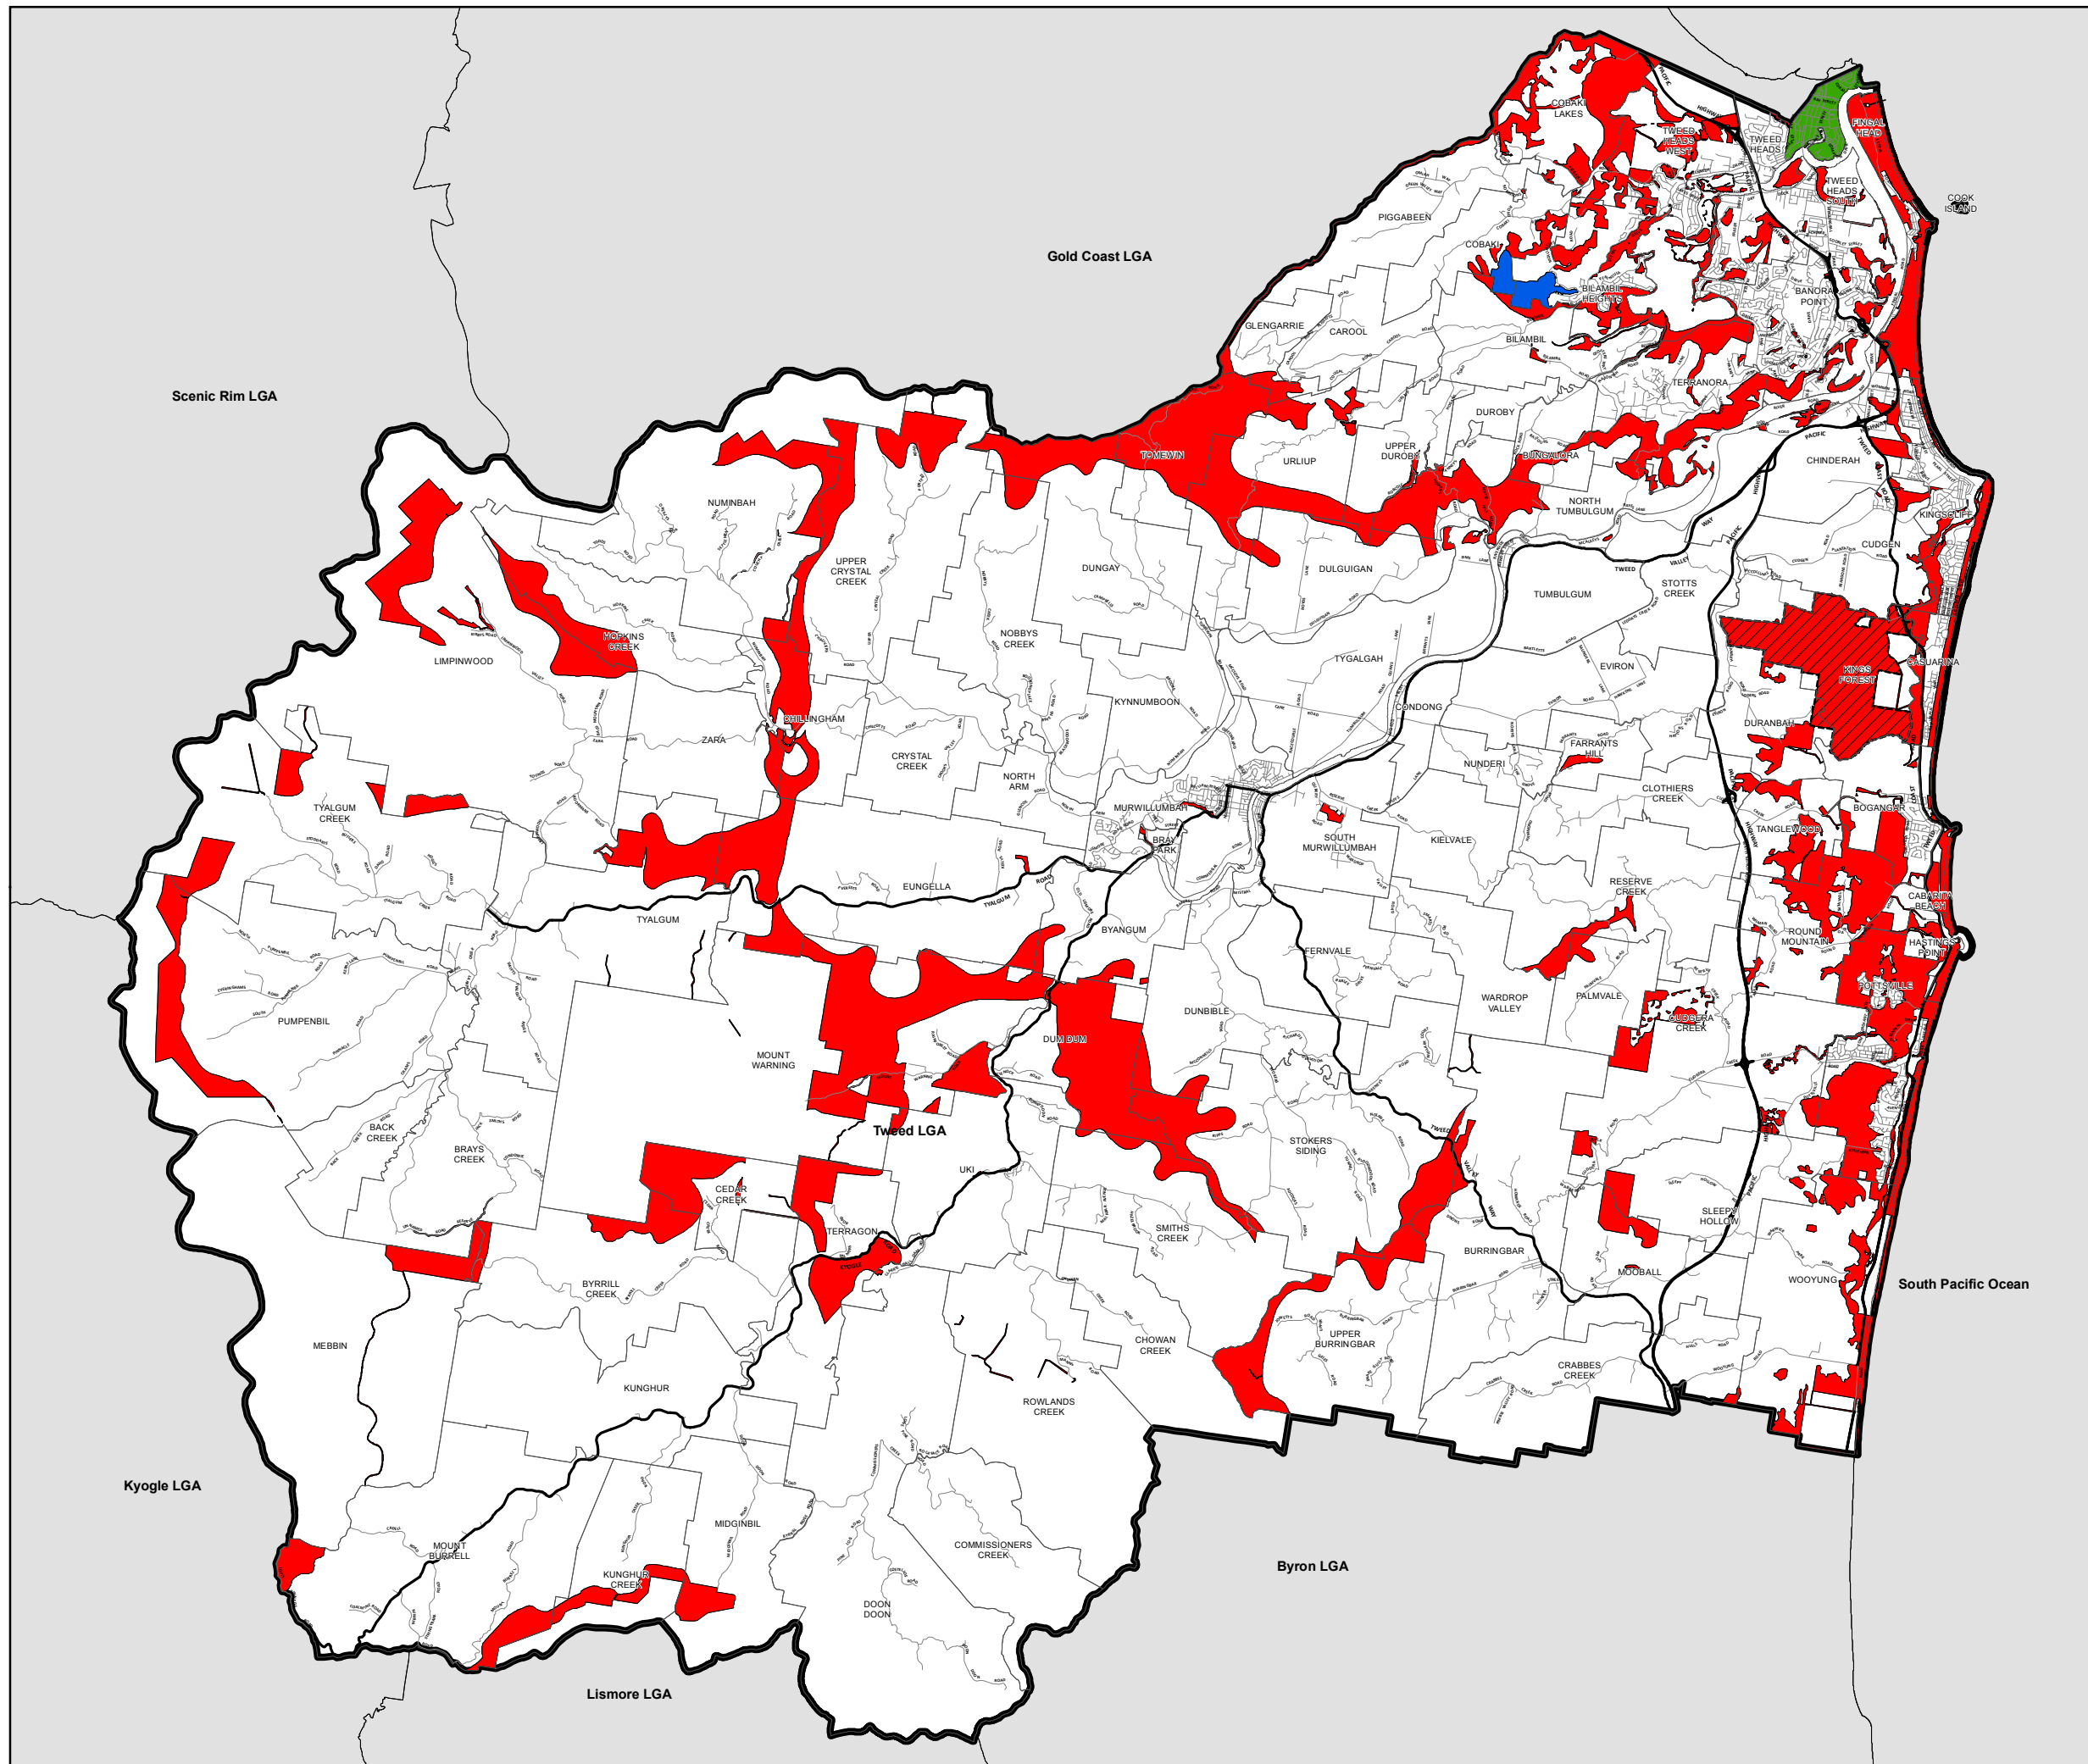

Tweed Local Environmental Plan Application

- Tweed Local Environmental Plan 2000 - APPLIES
- State Environmental Planning Policy (Major Development) 2005 - APPLIES
The Rise - Bilambil Heights
- Tweed City Centre Local Environmental Plan 2012 - APPLIES
- Tweed Local Environmental Plan 2014 - APPLIES
- Kings Forest**
Local Environmental Plan 2014 APPLIES
- DM Deferred Matter
- State Environmental Planning Policy (Major Development) 2005 APPLIES
- Land Zoning and Clauses
- Local Environmental Plan 2000 APPLIES

N
 0 1 2 3 4 5
 Kilometres
 Scale : 1:160,000 @ A3
 Projection: GDA 1994
 MGA Zone 56