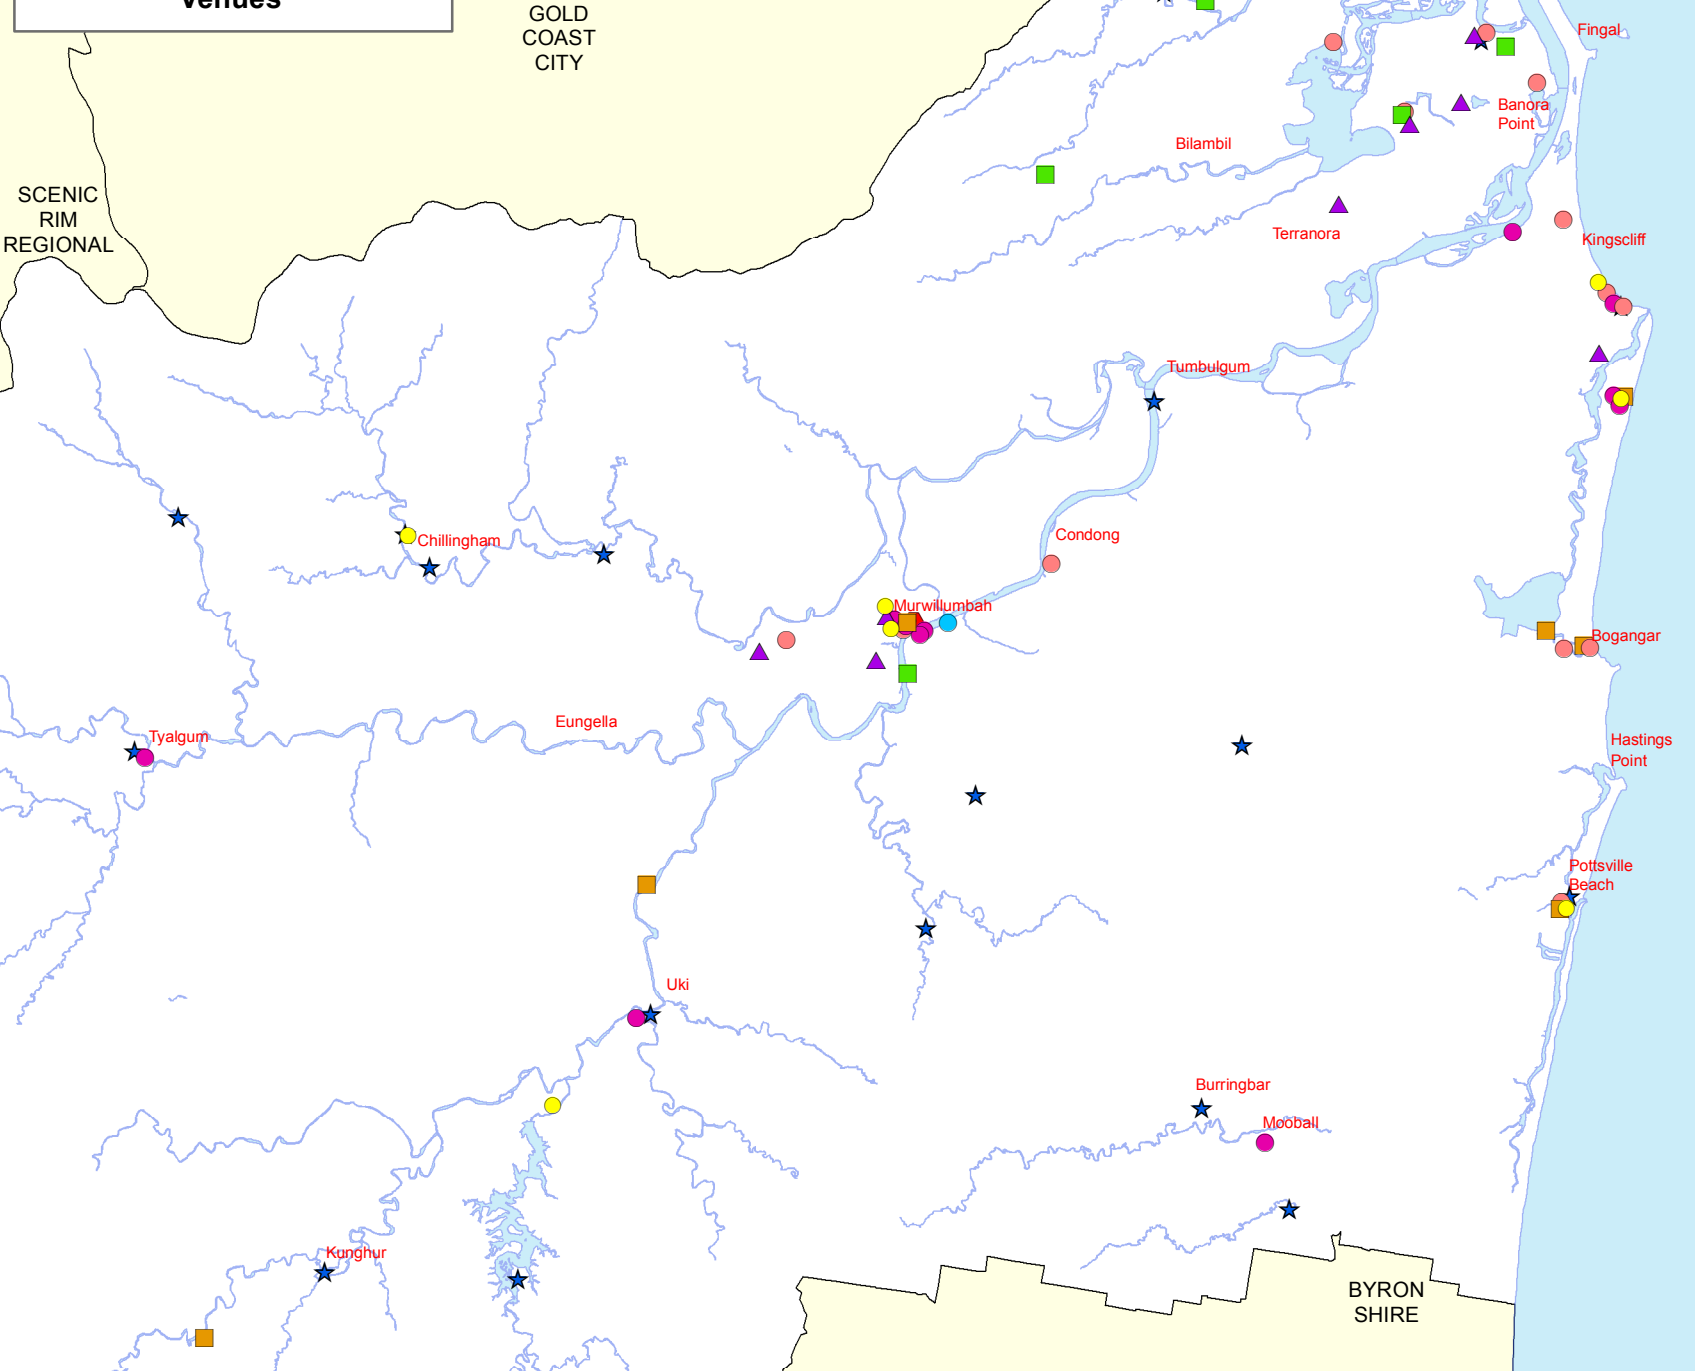

Tweed Shire Cultural Facilities and Entertainment Venues

Legend

- Outdoor Events Spaces
- ▲ School Halls
- Clubs
- Function Centre
- Hotel/Tavern
- Rehearsal Space
- Restaurant/Café/Bar
- Auditoria
- ★ Community Halls

Please note this is not an exhaustive list

Civic and Cultural Centre
3 Tumbulgum Road
Murwillumbah NSW 2484

PO Box 816
Murwillumbah NSW 2484

T (02) 6670 2400 1300 292 872 W www.tweed.nsw.gov.au
F (02) 6670 2429 E tsc@tweed.nsw.gov.au

Cadastre: 04 May, 2016
© Land and Property Information (LPI) &
Tweed Shire Council.
Boundaries Shown should be considered approximate only

Coordinate System
MGA Zone 56
Datum - GDA 94
Date Printed: 04 May, 2016

Author: S.Scott- Information Technology
Filepath: Z:\GIS_Jobs\00077000 - 00078000\00077928\Performance and Celebration.mxd

SCENIC RIM REGIONAL

GOLD COAST CITY

BYRON SHIRE