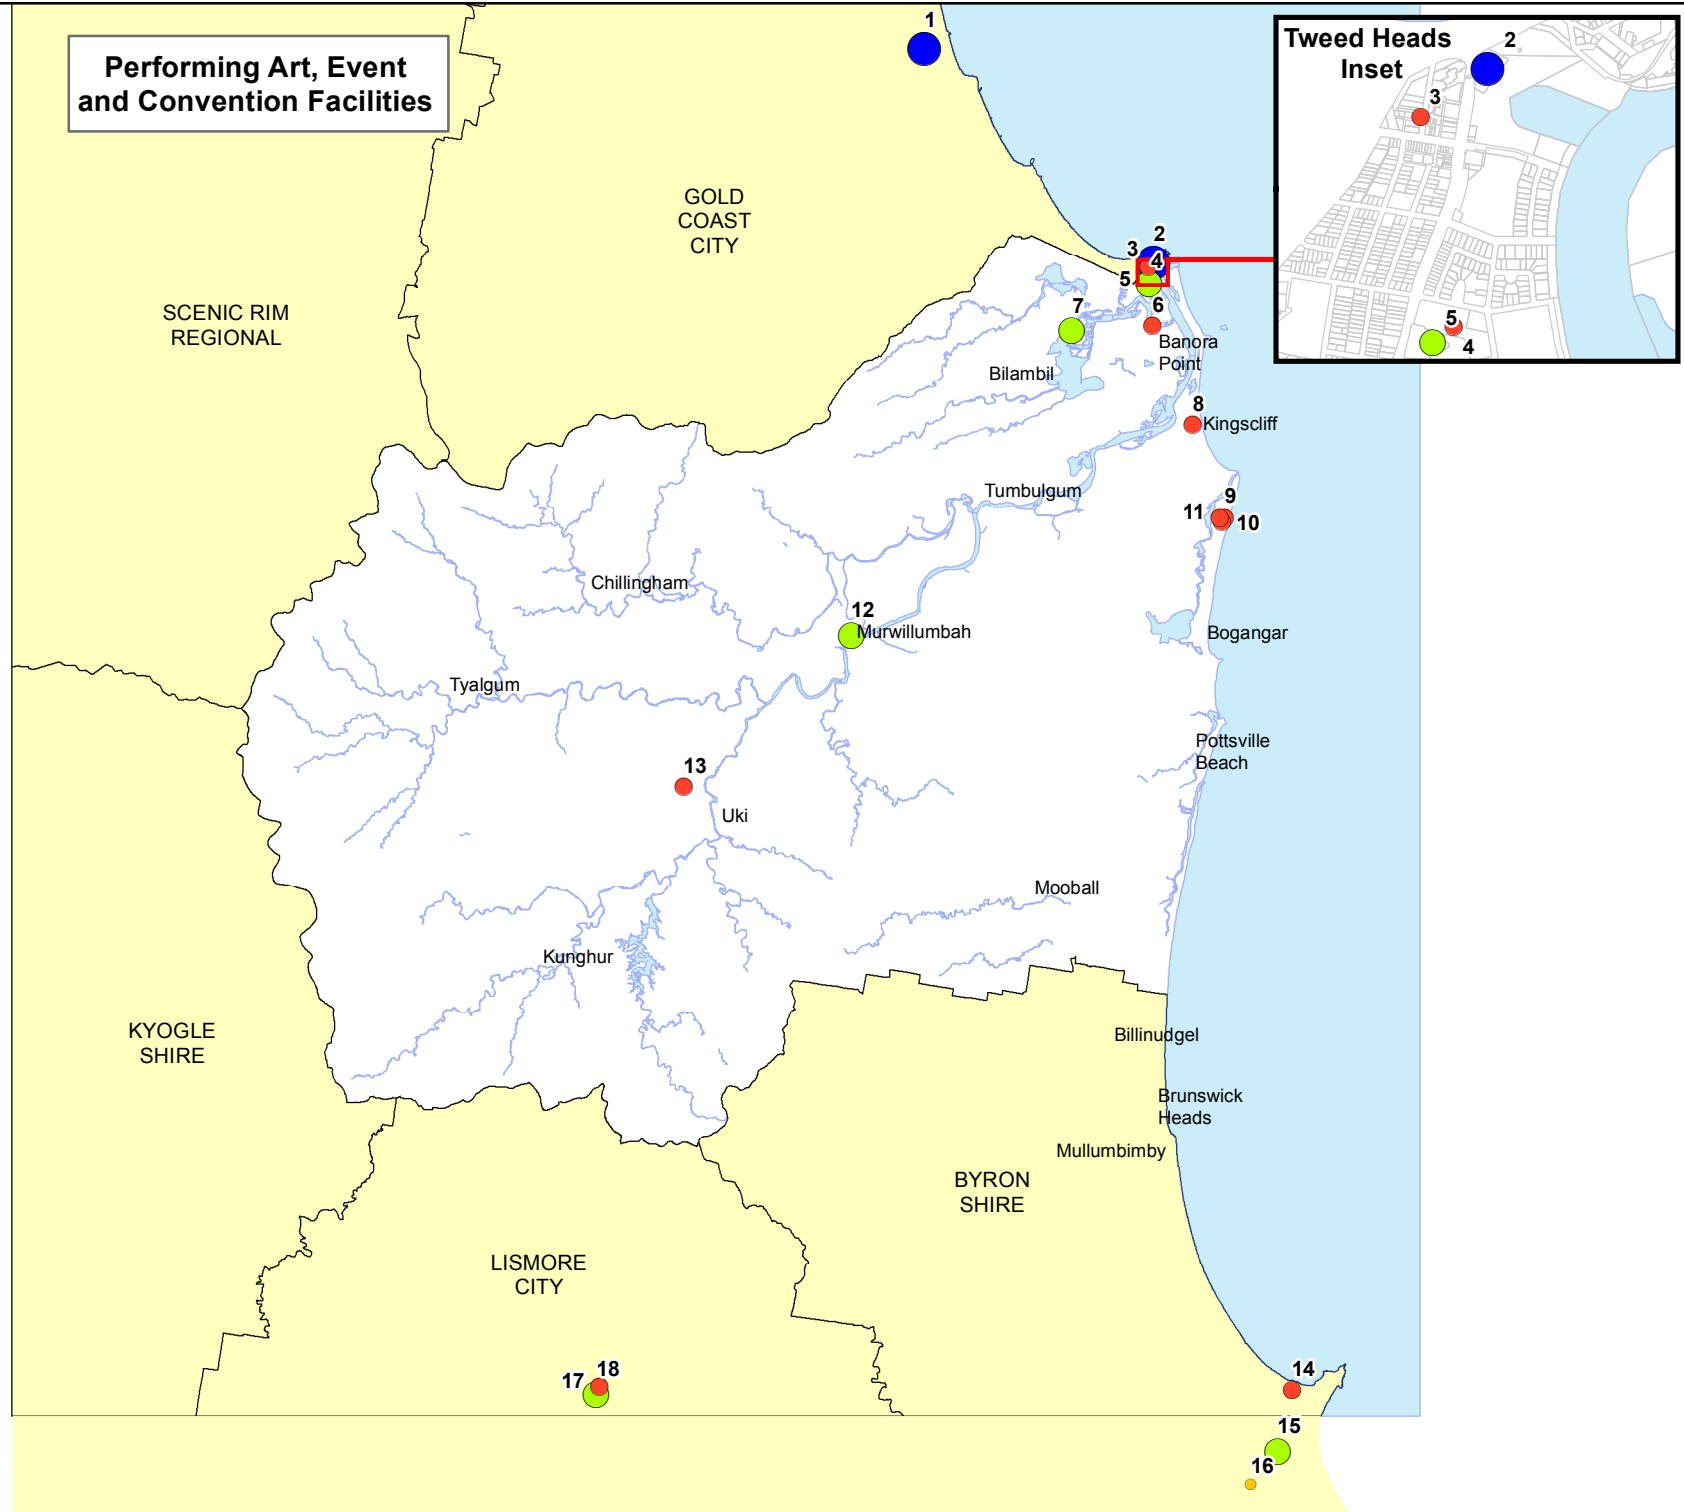

Performing Art, Event and Convention Facilities

Legend

Size and Capacity

- V. Large > 900
- Large 500 - 900
- Medium 200 - 500
- Small < 200

Code	Name	Size
1	Gold Coast Arts Centre	> 900
2	Twin Towns	> 900
3	Tweed Ultima Function Centre	200 - 500
4	Tweed Heads Bowls	200 - 500
5	Tweed Heads Auditorium	500 - 900
6	South Tweed Sports	200 - 500
7	Seagulls	500 - 900
8	Cudgen Leagues Club	200 - 500
9	Salt Bar	200 - 500
10	Mantra on Salt Beach	200 - 500
11	Peppers Salt Resort & Spa	200 - 500
12	Murwillumbah Auditorium	500 - 900
13	Mavis's Kitchen and Cabins	200 - 500
14	Byron Theatre	200 - 500
15	Lennox Head Cultural Centre	500 - 900
16	Ballina Players Theatre	< 200
17	Star Court Theatre Lismore	200 - 500
18	Lismore City Hall	500 - 900

Coordinate System
 MGA Zone 56
 Datum - GDA 94

Date Printed: 04 May, 2016
 Author: S.Scott- Information Technology
 Filepath: Z:\GIS_Jobs\00077000 - 00078000\00077928\LGAs_Venues.mxd

Disclaimer: While every care is taken to ensure the accuracy of this data, Tweed Shire council makes no representations or warranties expressed or implied, statutory or otherwise, about its accuracy, reliability, completeness or suitability for any particular purpose and disclaim all responsibility and all liability (including without limitation, liability in negligence) for all expenses, losses, damages (including indirect or consequential damage) and costs which may be incurred as a result of data being inaccurate in any way and for any reason. This information is supplied for general guidance and is to be considered indicative and diagrammatic only. It should not be used for survey or construction purposes and prior to any excavations a "Dial before you Dig" enquiry must be made by calling 1100. The information contained in this document remains valid for the 30 days only from the date of supply.