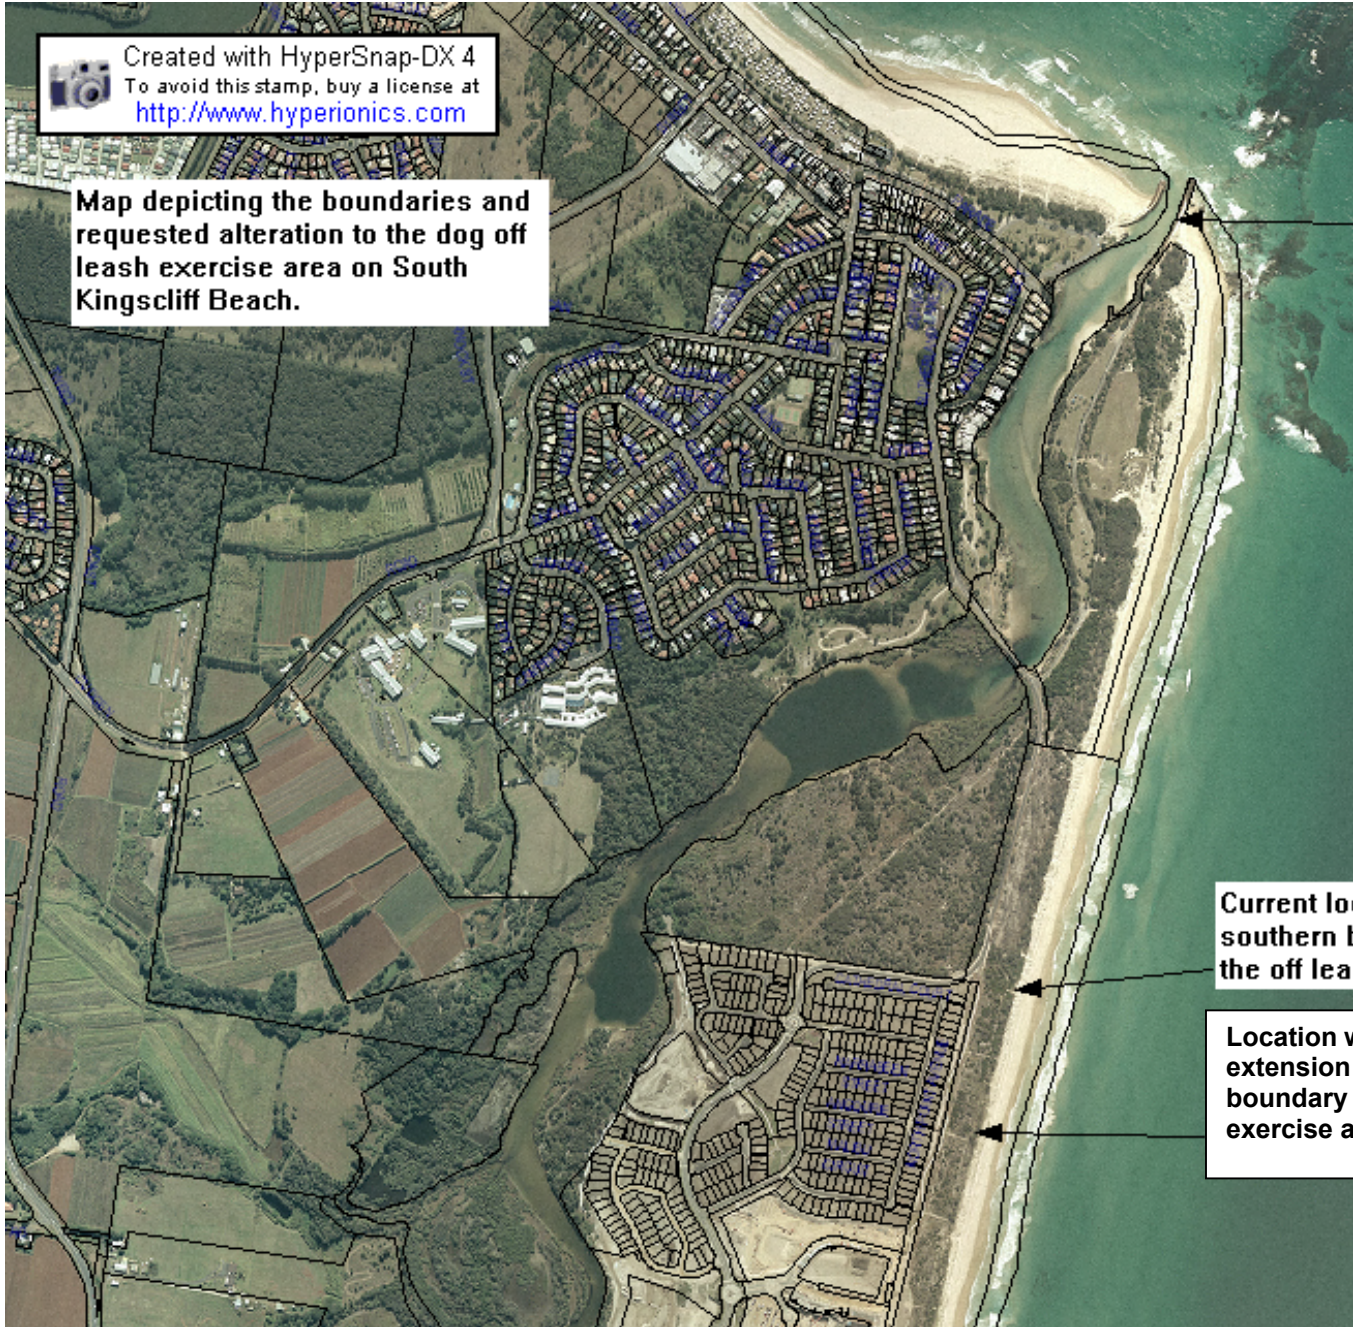

Created with HyperSnap-DX 4  
To avoid this stamp, buy a license at  
<http://www.hyperionics.com>

**Map depicting the boundaries and requested alteration to the dog off leash exercise area on South Kingscliff Beach.**

Current location of southern boundary of the off leash exercise area

Location of proposed extension of southern boundary of the off leash exercise area