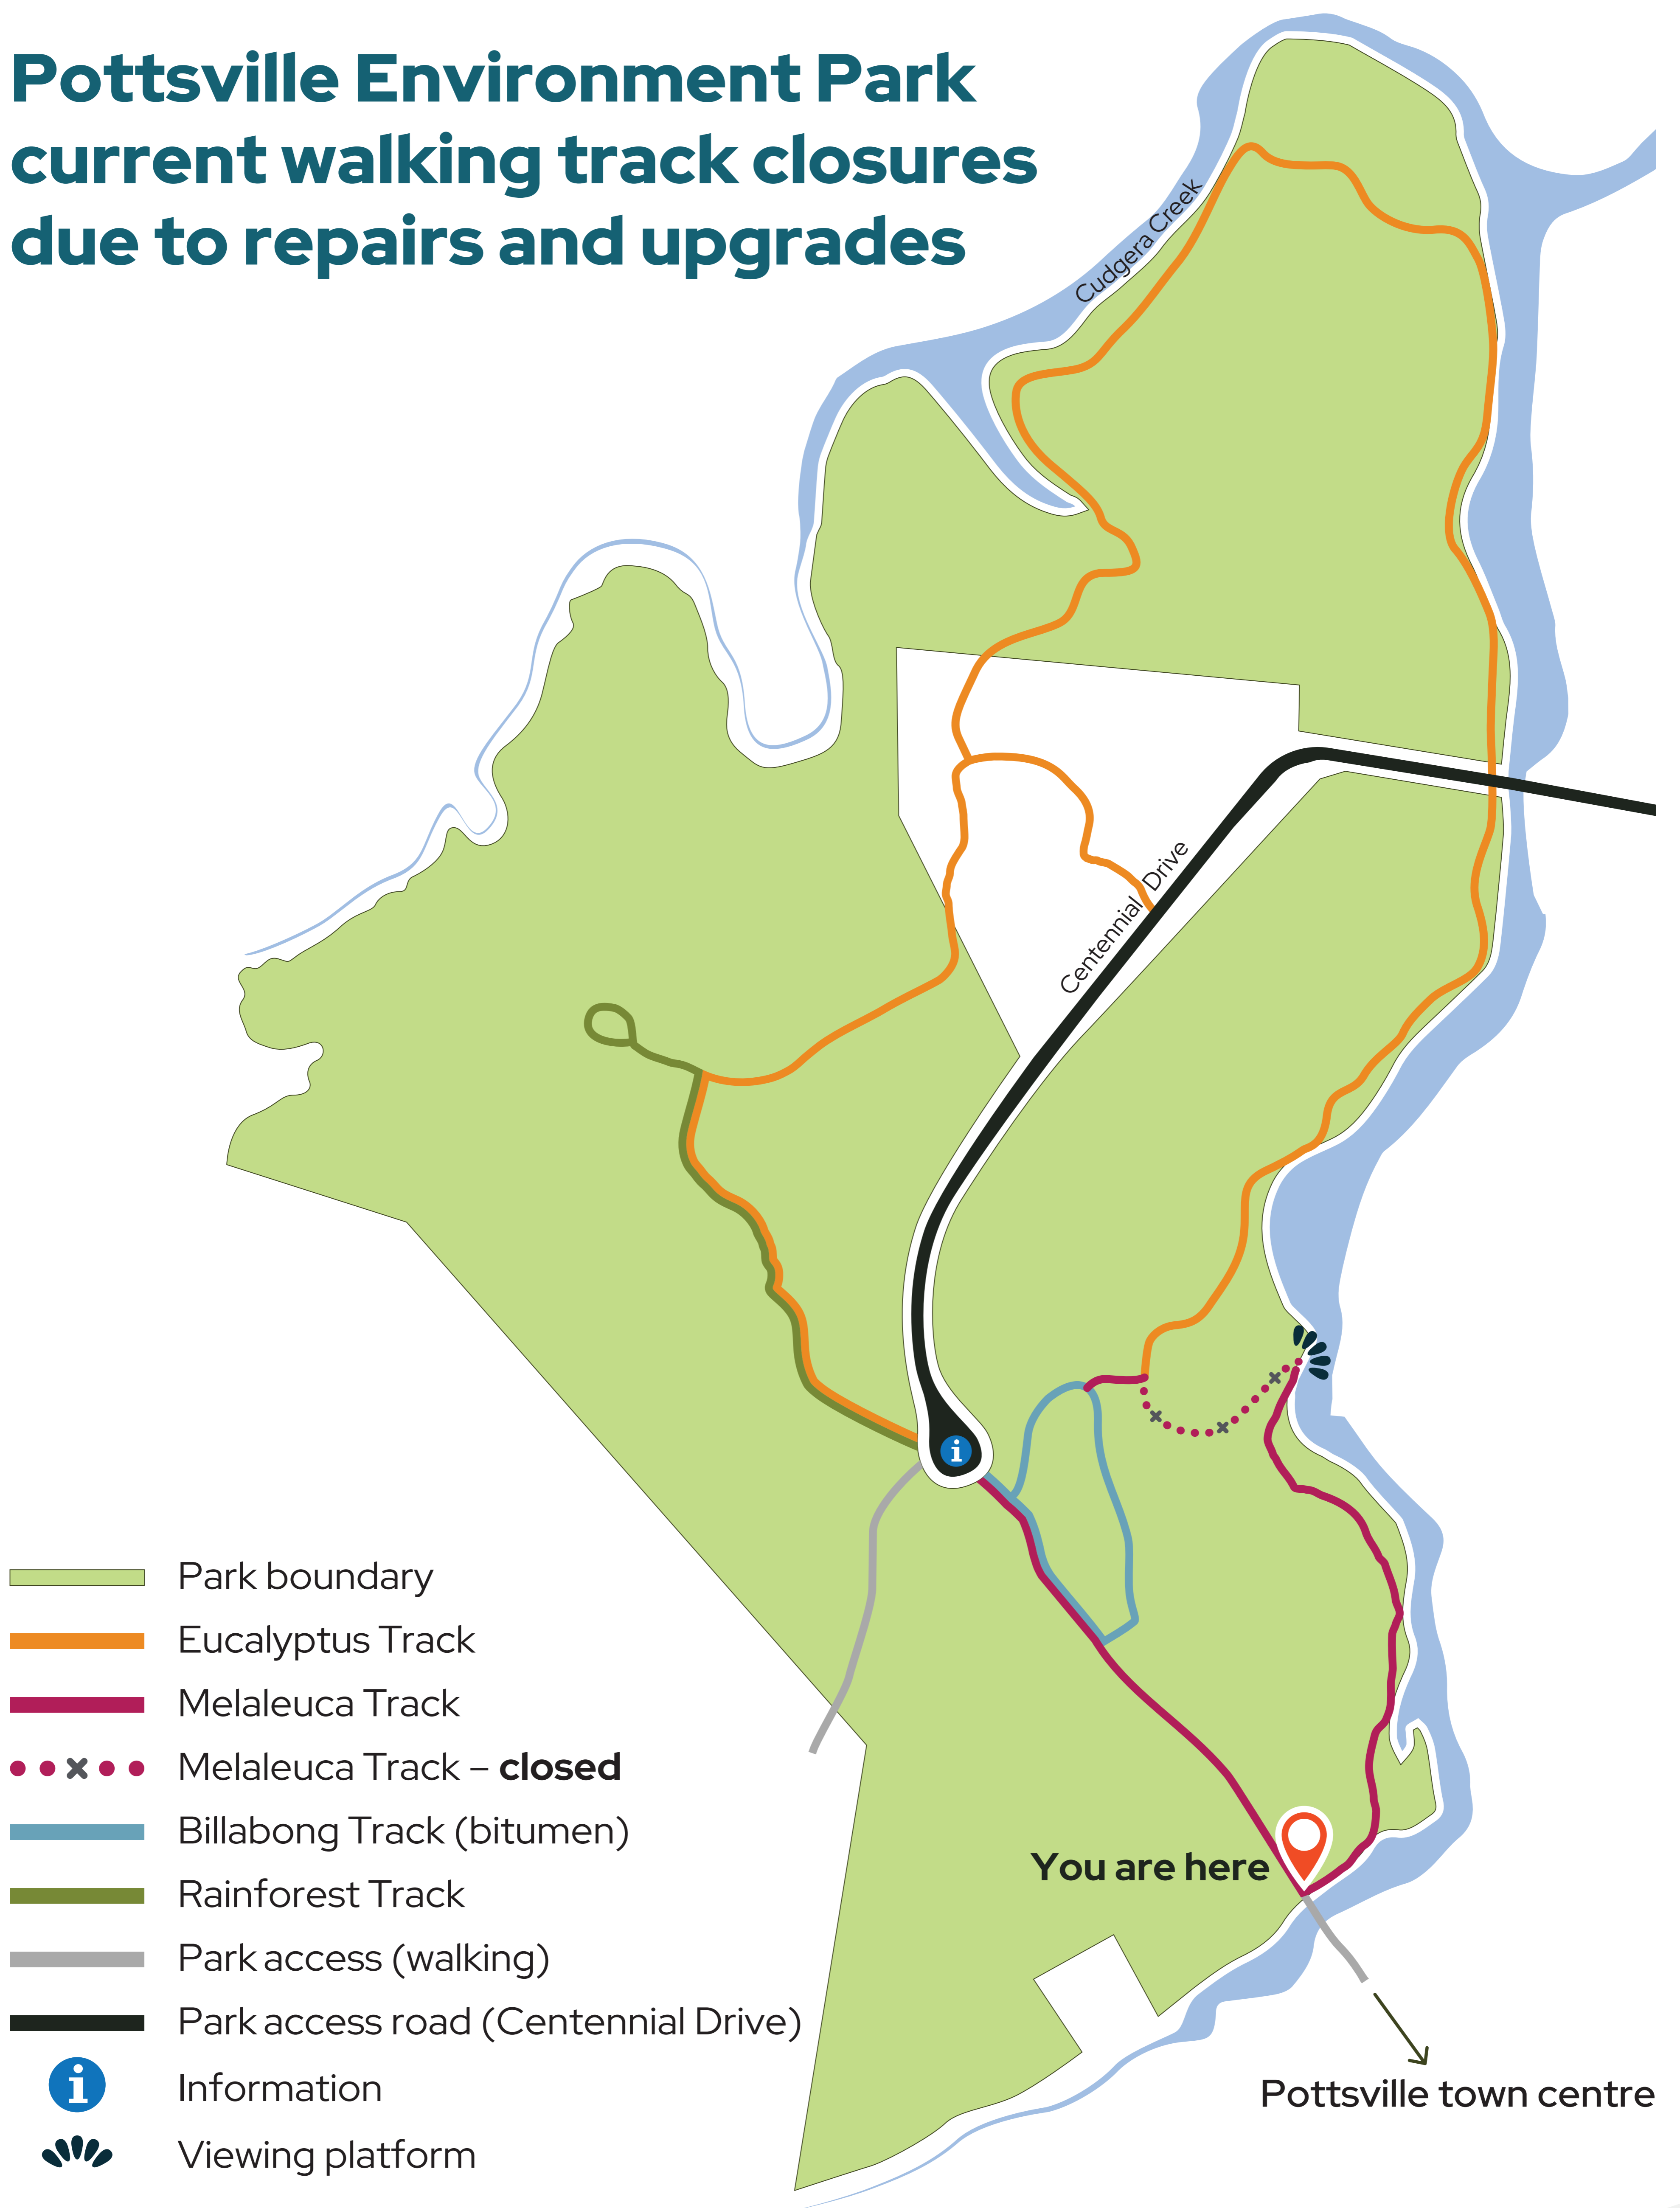

Pottsville Environment Park current walking track closures due to repairs and upgrades

For more information on track repairs and upgrades, call Council on **02 6670 2400** or visit tweed.nsw.gov.au/bushwalks-hiking