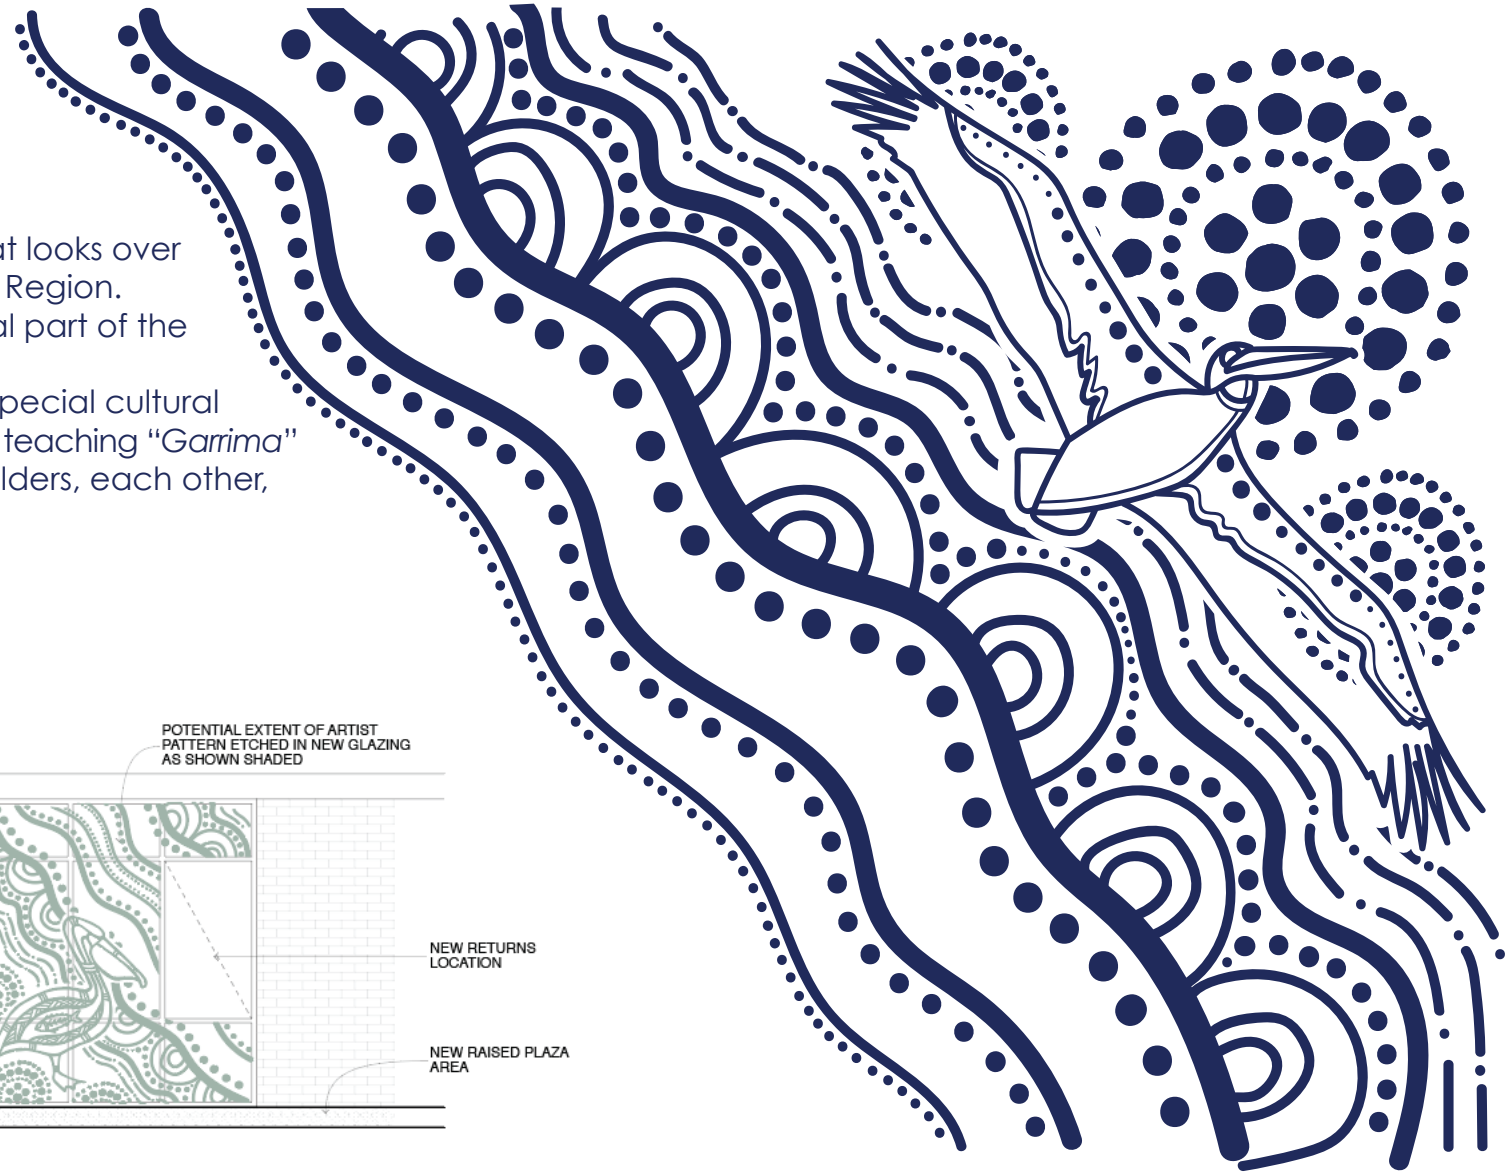

CIVIC CENTRE DESIGN

with Christine Slabb Designs

TITLE: Joongarah
SIZE: 7m x 3m
MEDIUM: Etched in Glass Window

STORY: *Joongarrabah* is a peak that looks over the Tweed and Gold Coast Region. This iconic landmark is a vital part of the local cultural landscape. For many generations, this special cultural place has been significant in teaching “*Garrima*” respect. Respect for land, elders, each other, and all things.

POTENTIAL EXTENT OF ARTIST PATTERN ETCHED IN NEW GLAZING AS SHOWN SHADED

POTENTIAL EXTENT OF ARTIST PATTERN ETCHED IN NEW GLAZING AS SHOWN SHADED

30 degree t
EXISTING

NEW RETURNS LOCATION

NEW RAISED PLAZA AREA