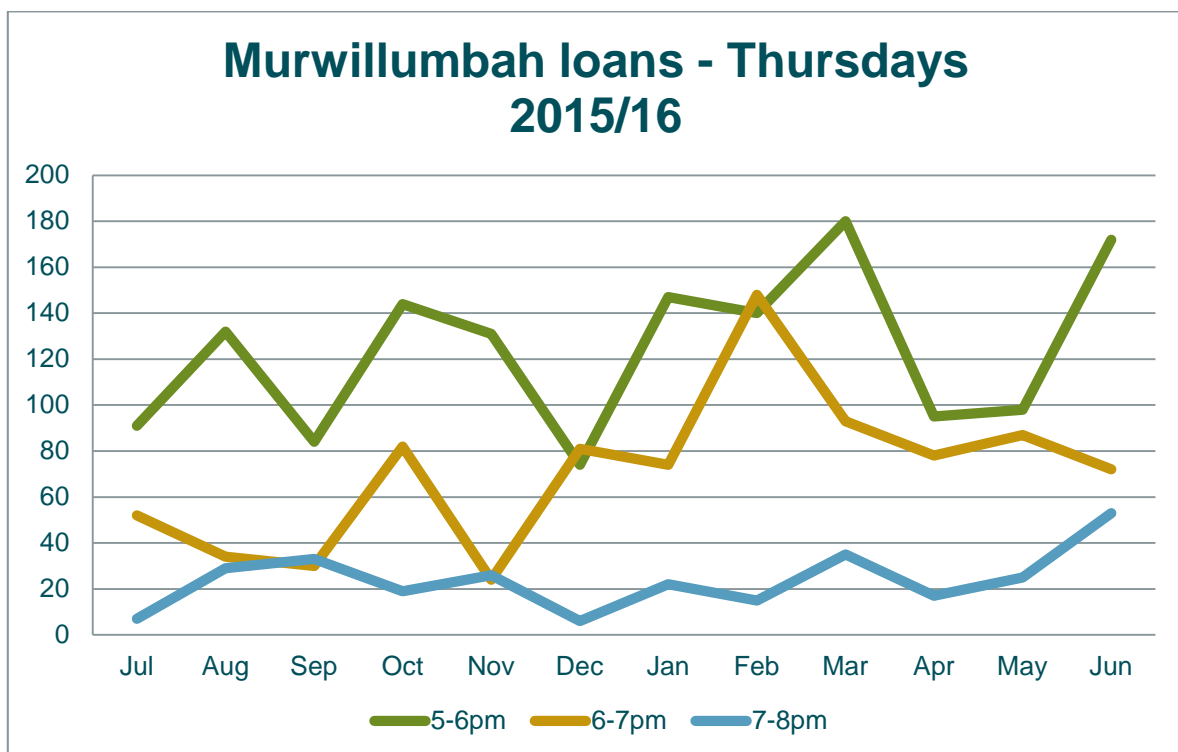

Attachment Table 3: Monthly Saturday loans July 2015 - June 2016 between 1.00pm and 4.00pm at Murwillumbah Library.

Murwillumbah Saturday loans July 2015 - June 2016			
	1pm-2pm	2pm-3pm	3pm-4pm
Jul	127	150	45
Aug	93	116	106
Sep	187	231	57
Oct	217	150	114
Nov	151	85	82
Dec	166	104	73
Jan	221	198	81
Feb	123	168	74
Mar	67	56	48
Apr	214	156	65
May	155	126	72
Jun	167	215	74

Attachment Figure 3: Monthly Saturday loans July 2015 - June 2016 between 1.00pm and 4.00pm at Murwillumbah Library.

As shown in the graph above there more loans provided between 1-2 pm than between 2-4 pm further supporting the recommended changes to opening hours.

Attachment Table 4: Monthly Thursday loans July 2015 - June 2016 between 5.00pm and 8.00pm at Murwillumbah Library.

Murwillumbah Thursday loans July 2015 – June 2016			
	5-6pm	6-7pm	7-8pm
Jul	91	52	7
Aug	132	34	29
Sep	84	30	33
Oct	144	82	19
Nov	131	24	26
Dec	74	81	6
Jan	147	74	22
Feb	140	148	15
Mar	180	93	35
Apr	95	78	17
May	98	87	25
Jun	172	72	53

Attachment Figure 4: Monthly Thursday loans July 2015 - June 2016 between 5.00pm and 8.00pm at Murwillumbah Library

As shown in the graph above there more loans provided between 5-6 pm than between 7-8 pm further supporting the recommended changes to opening hours.