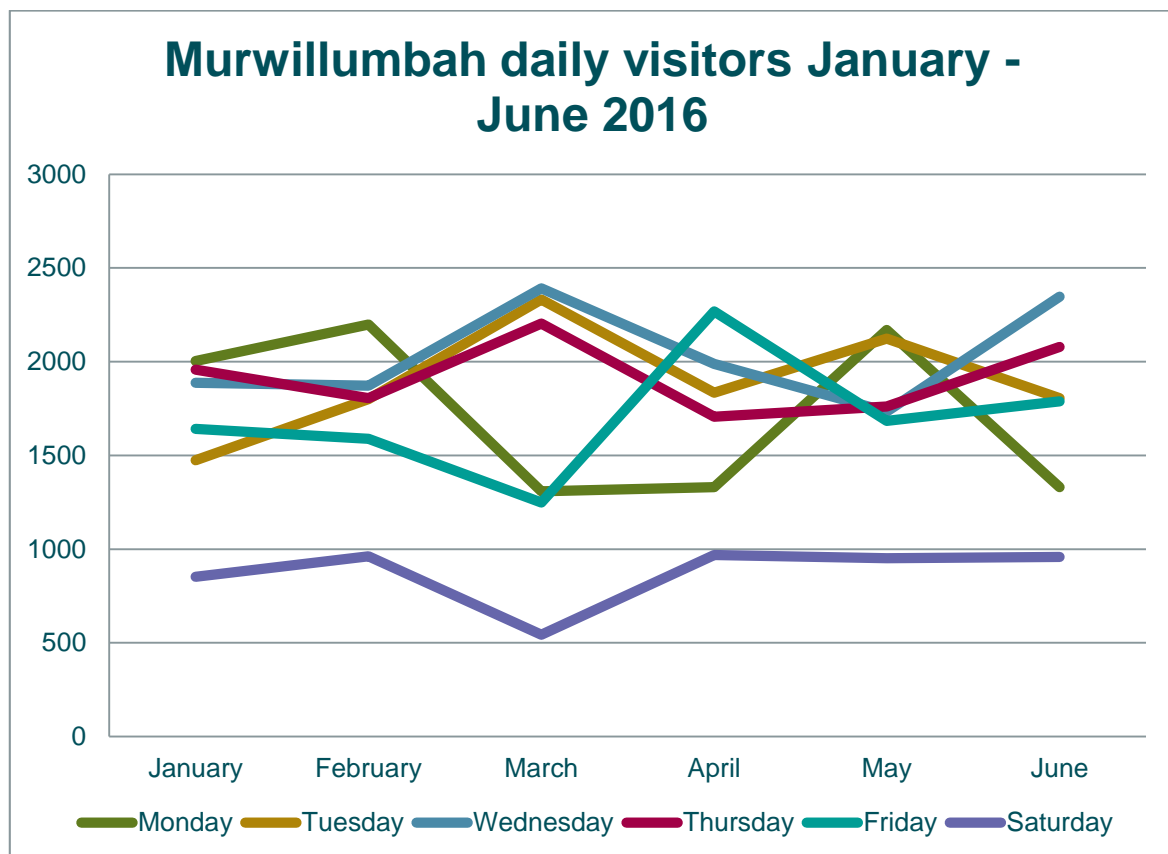

Attachment Table 4: Monthly Thursday loans July 2015 - June 2016 between 5.00pm and 8.00pm at Murwillumbah Library.

Murwillumbah Thursday loans July 2015 – June 2016			
	5-6pm	6-7pm	7-8pm
Jul	91	52	7
Aug	132	34	29
Sep	84	30	33
Oct	144	82	19
Nov	131	24	26
Dec	74	81	6
Jan	147	74	22
Feb	140	148	15
Mar	180	93	35
Apr	95	78	17
May	98	87	25
Jun	172	72	53

Attachment Figure 4: Monthly Thursday loans July 2015 - June 2016 between 5.00pm and 8.00pm at Murwillumbah Library

As shown in the graph above there more loans provided between 5-6 pm than between 7-8 pm further supporting the recommended changes to opening hours.

Attachment Table 5: Total daily visitors to Murwillumbah Library January to June 2016.

Murwillumbah Daily Door Count Jan - Jun 2016							
	January	February	March	April	May	June	
Monday	2004	2199	1308	1331	2170	1330	
Tuesday	1475	1800	2331	1835	2123	1806	
Wednesday	1887	1873	2392	1989	1734	2347	
Thursday	1958	1805	2204	1707	1762	2079	
Friday	1641	1589	1248	2268	1685	1789	
Saturday	853	962	544	969	951	959	
Totals	9818	10227	10026	10098	10424	10310	60902

Attachment Figure 5: Total daily visitors to Murwillumbah Library January to June 2016.

As shown in the graph above there less visitors on Saturdays, further supporting the recommended changes to opening hours.