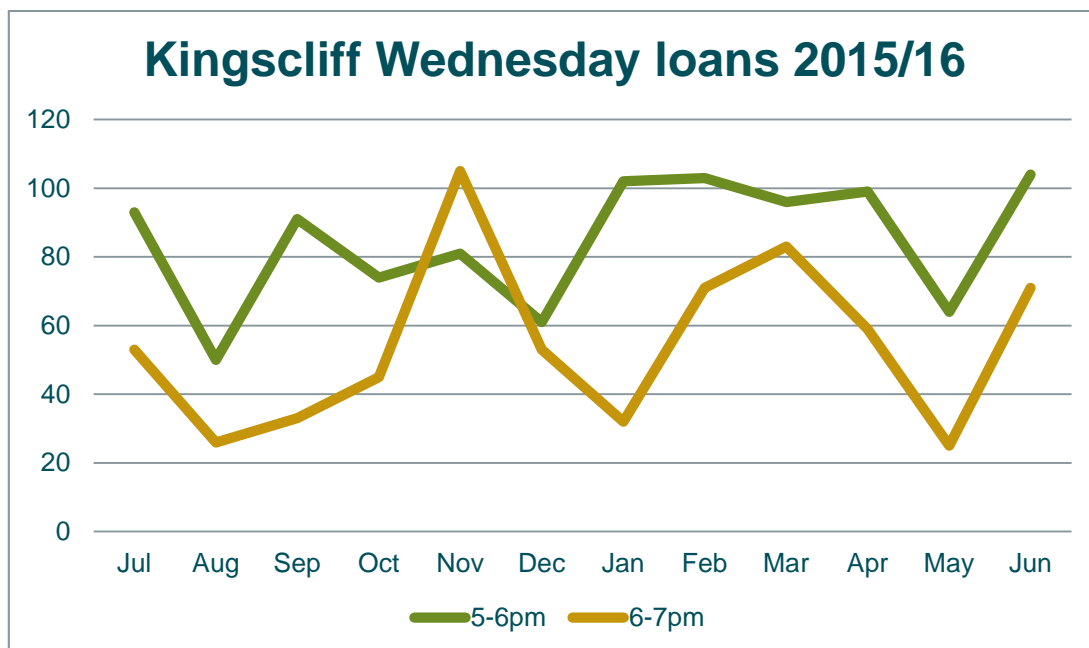

Attachment Figure 1: Monthly Friday evening loans July 2015 - June 2016 between 5.00pm and 7.00pm at Tweed Heads Library.

As shown in the graph above there are more loans provided between 5-6 pm than between 6-7 pm further supporting the recommended changes to opening hours.

Attachment Table 2: Monthly Wednesday evening loans July 2015- June 2016 between 5.00pm and 7.00pm at Kingscliff Library.

Kingscliff Wednesday loans July 2015 - June 2016		
	5pm–6pm	6pm–7pm
Jul	93	53
Aug	50	26
Sep	91	33
Oct	74	45
Nov	81	105
Dec	61	53
Jan	102	32
Feb	103	71
Mar	96	83
Apr	99	59
May	64	25
Jun	104	71

Attachment Figure 2: Monthly Wednesday evening loans July 2015 - June 2016 between 5.00pm and 7.00pm at Kingscliff Library.

As shown in the graph above there are more loans provided between 5-6 pm than between 6-7 pm further supporting the recommended changes to opening hours.