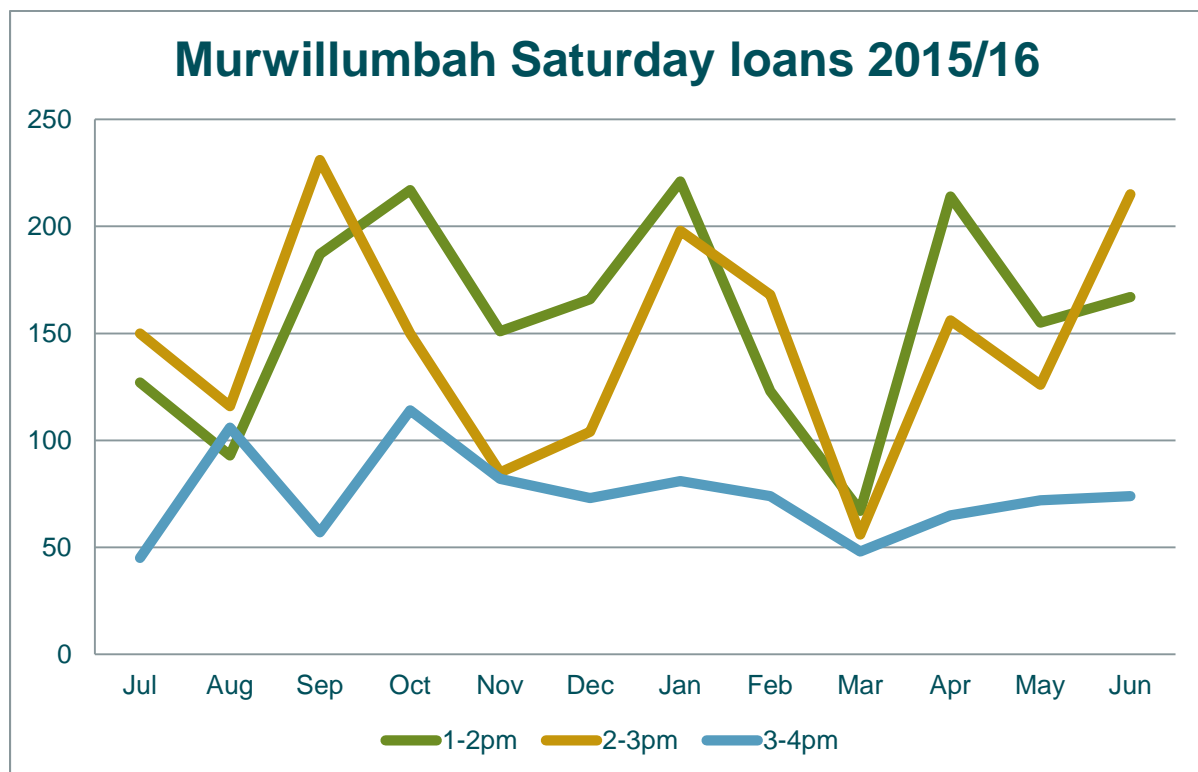

Attachment Table 2: Monthly Wednesday evening loans July 2015- June 2016 between 5.00pm and 7.00pm at Kingscliff Library.

Kingscliff Wednesday loans July 2015 - June 2016		
	5pm–6pm	6pm–7pm
Jul	93	53
Aug	50	26
Sep	91	33
Oct	74	45
Nov	81	105
Dec	61	53
Jan	102	32
Feb	103	71
Mar	96	83
Apr	99	59
May	64	25
Jun	104	71

Attachment Figure 2: Monthly Wednesday evening loans July 2015 - June 2016 between 5.00pm and 7.00pm at Kingscliff Library.

As shown in the graph above there are more loans provided between 5-6 pm than between 6-7 pm further supporting the recommended changes to opening hours.

Attachment Table 3: Monthly Saturday loans July 2015 - June 2016 between 1.00pm and 4.00pm at Murwillumbah Library.

Murwillumbah Saturday loans July 2015 - June 2016			
	1pm-2pm	2pm-3pm	3pm-4pm
Jul	127	150	45
Aug	93	116	106
Sep	187	231	57
Oct	217	150	114
Nov	151	85	82
Dec	166	104	73
Jan	221	198	81
Feb	123	168	74
Mar	67	56	48
Apr	214	156	65
May	155	126	72
Jun	167	215	74

Attachment Figure 3: Monthly Saturday loans July 2015 - June 2016 between 1.00pm and 4.00pm at Murwillumbah Library.

As shown in the graph above there more loans provided between 1-2 pm than between 2-4 pm further supporting the recommended changes to opening hours.