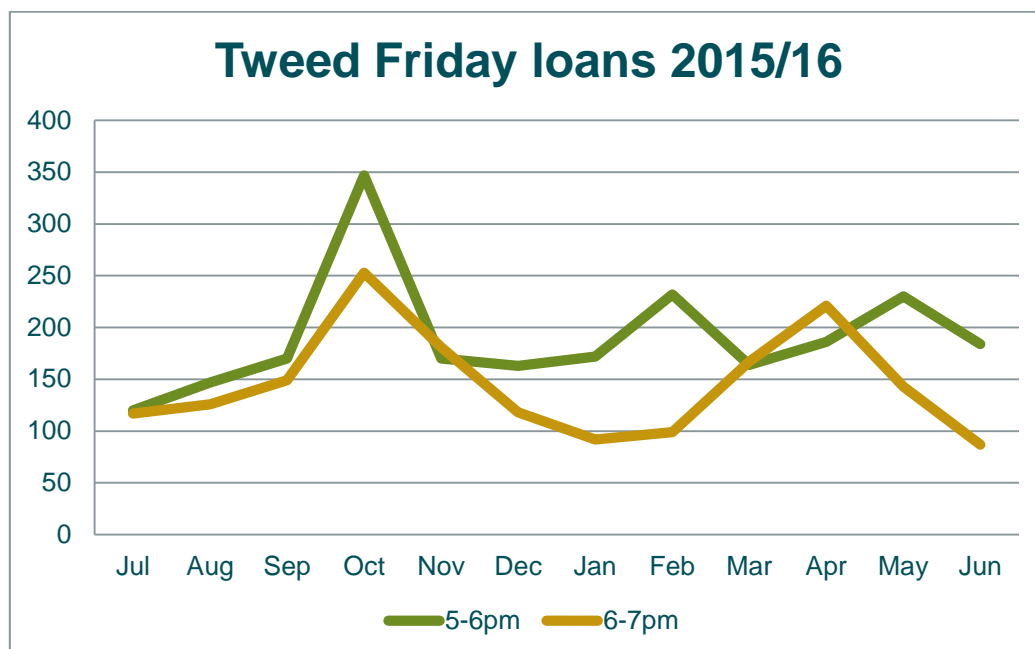

ATTACHMENT 1 2016 SURVEY RESULTS AND USAGE STATISTICS FOR TWEED LIBRARIES TO SUPPORT CHANGES TO OPENING HOURS

Attachment Table 1: Monthly Friday evening loans July 2015 - June 2016 between 5.00pm and 7.00pm at Tweed Heads Library.

Tweed Heads Friday loans July 2015 - June 2016		
	5pm–6pm	6pm–7pm
Jul	120	117
Aug	147	126
Sep	170	149
Oct	347	253
Nov	170	181
Dec	163	118
Jan	172	92
Feb	232	99
Mar	164	167
Apr	186	221
May	230	143
Jun	184	87

Attachment Figure 1: Monthly Friday evening loans July 2015 - June 2016 between 5.00pm and 7.00pm at Tweed Heads Library.

As shown in the graph above there are more loans provided between 5-6 pm than between 6-7 pm further supporting the recommended changes to opening hours.