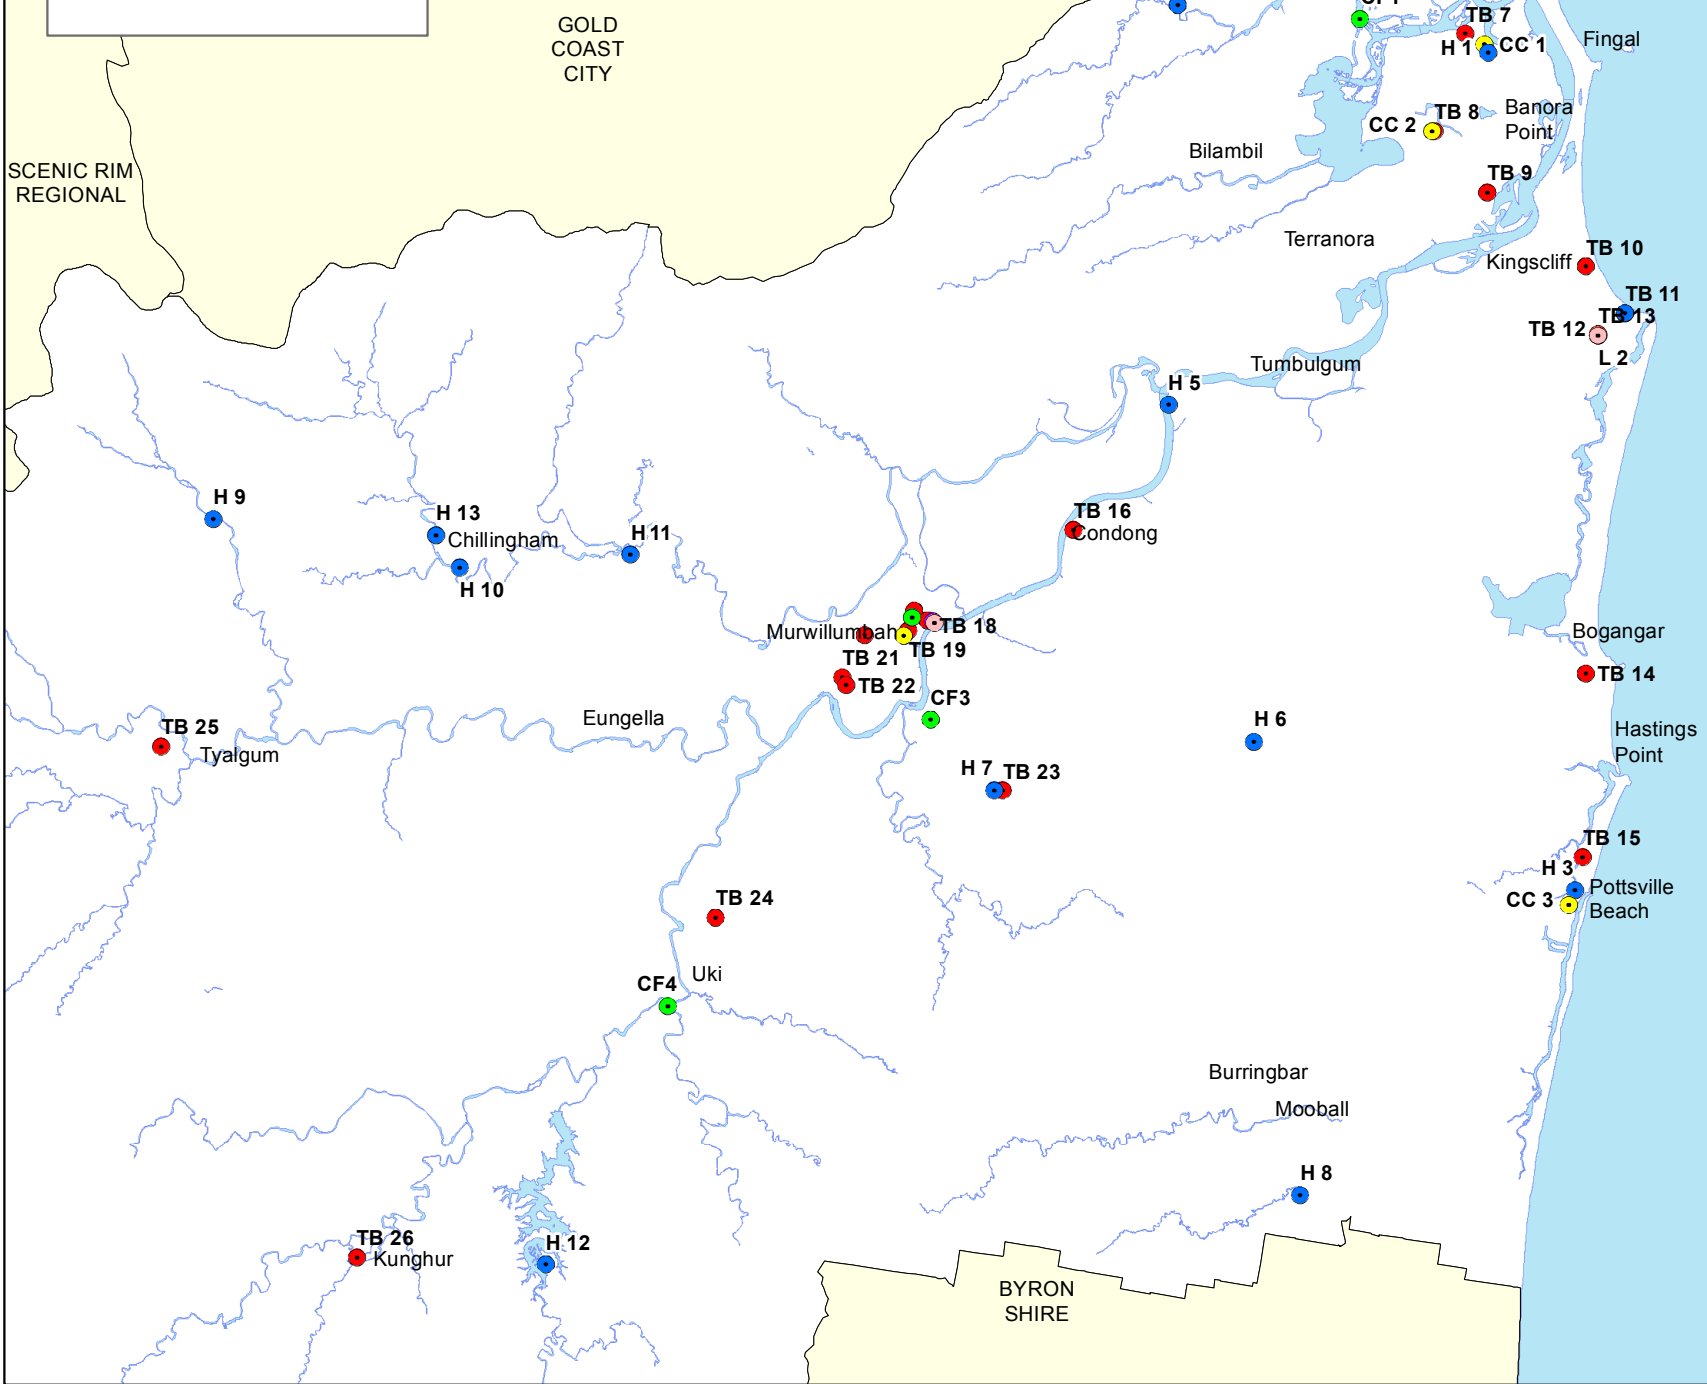

Appendix 1b

Distribution of Community and Cultural Facilities

Legend

- Auditoria
- Community Centres
- Community Halls
- Cultural Facilities
- Libraries
- Tenanted Buildings