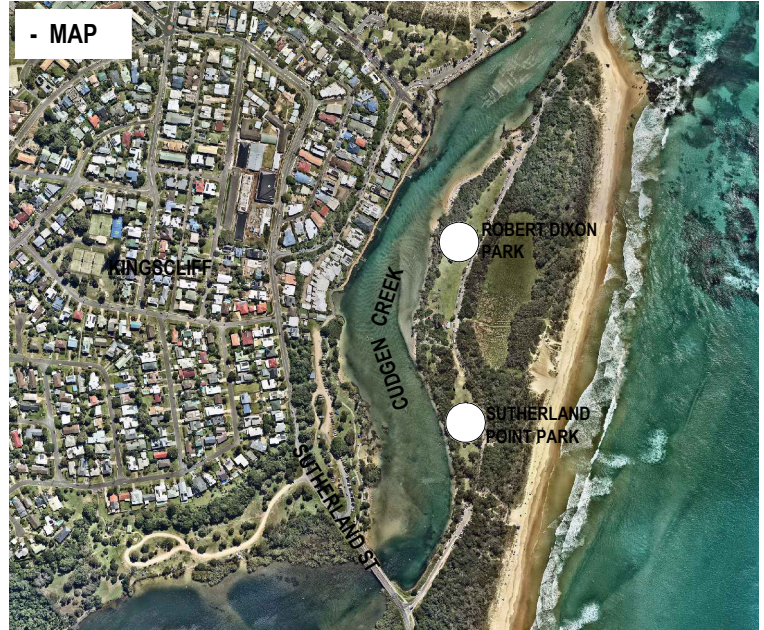

- LAYOUT

Location of Robert Dixon Park, Sutherland Point, Kingscliff

Legend

- ⑥ Refurbish existing large shelter & replace old picnic settings with new ones
- ⑦ Refurbish existing shelter and replace BBQ (single plate)
- ⑧ Refurbish existing smaller shelter & replace old picnic settings with new ones
- ⑨ Existing shower to remain
- ⑩ New beach shower & drinking fountain
- ⑪ Proposed tree planting

Shower and drinking fountain