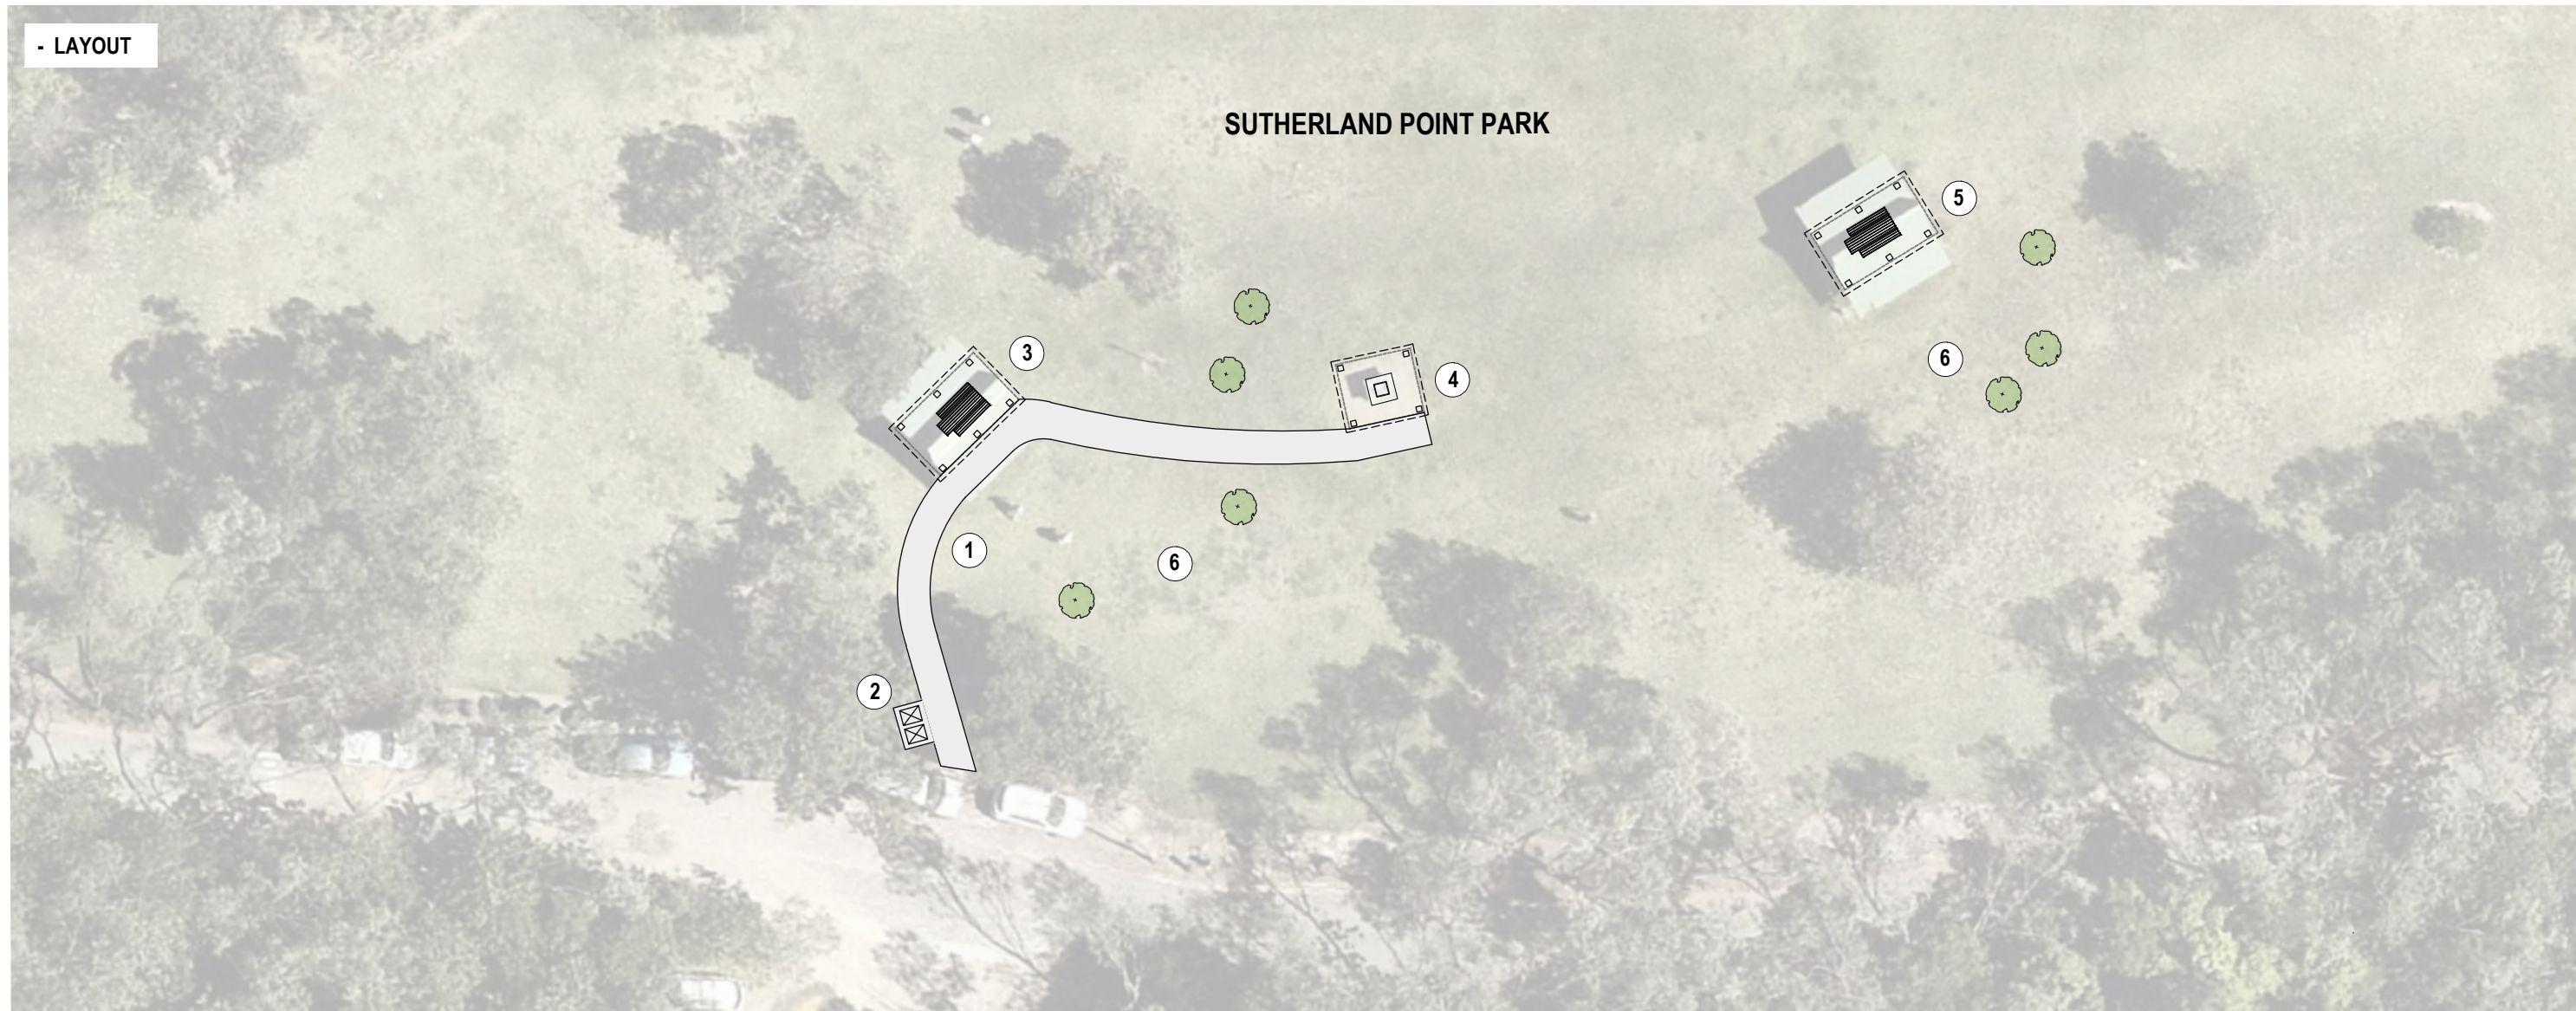

- LAYOUT

- MAP

Location of Robert Dixon Park, Sutherland Point, Kingscliff

Legend

- ① New 1.5m wide footpath
- ② Relocate rubbish bins
- ③ Replace existing shelter & accessible picnic table (new shelter to fit on existing concrete)
- ④ Remove existing BBQ and replace with a (single plate) BBQ on the existing concrete slab. New shelter to fit on existing concrete
- ⑤ Replace existing shelter & accessible picnic table (new shelter to fit on existing concrete)
- ⑥ Proposed tree planting

SHELTER AND ACCESSIBLE PICNIC TABLE