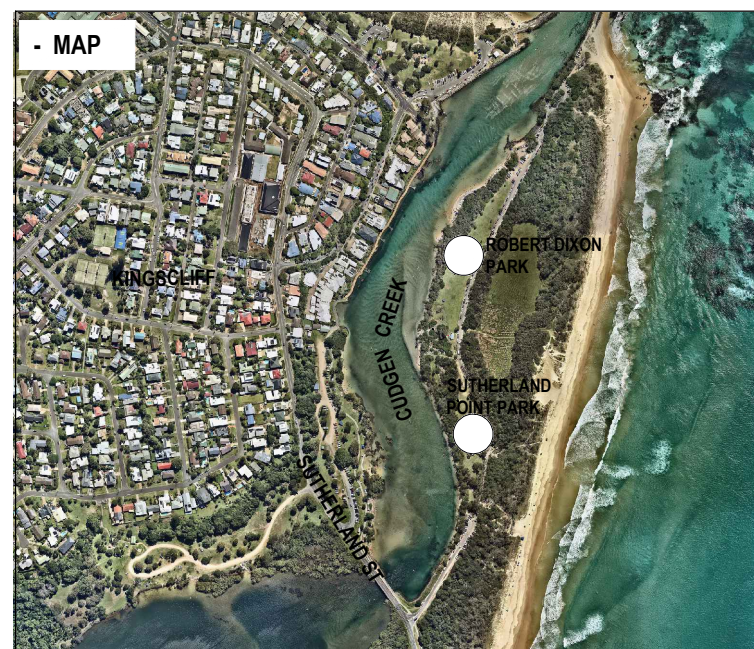

- LAYOUT

- MAP

Location of Robert Dixon Park, Sutherland Point, Kingscliff

Legend

- ① New 1.5m wide footpath
- ② Relocate rubbish bins
- ③ Replace existing shelter & accessible picnic table (new shelter to fit on existing concrete)
- ④ Remove existing BBQ and replace with a (single plate) BBQ on the existing concrete slab. New shelter to fit on existing concrete
- ⑤ Replace existing shelter & accessible picnic table (new shelter to fit on existing concrete)
- ⑥ Proposed tree planting

SHELTER AND ACCESSIBLE PICNIC TABLE